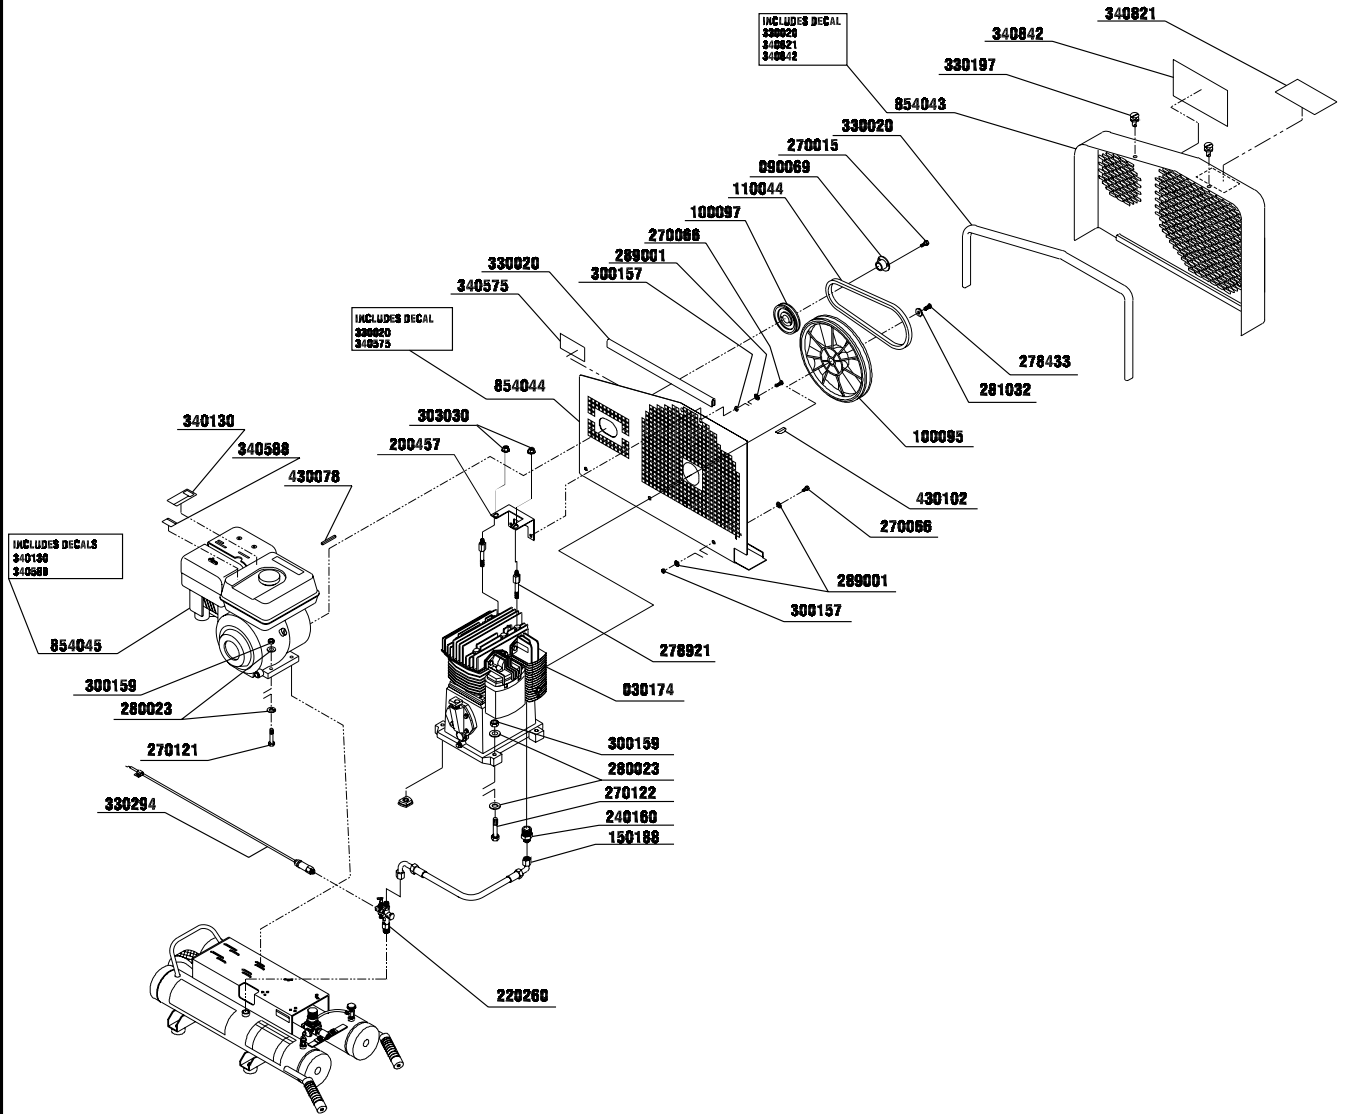

PC2015 8.0 H.P. GASOLINE AIR COMPRESSOR

Parts Reference Guide

PDAC040-041-700-DUBS

MTM009 Issue Date: 04/30/00

© 2000 by SENC0 Products, Inc. Cincinnati, OH 45244- USA

Questions? Comments? call SENC0's toll-free Action-line: 1-800-543-4596 or e-mail: Toolprof@senco.com

PC2015 GASOLINE AIR COMPRESSOR Parts Reference Guide

OMAC0073-041400-DUBS

SENCO PC2015 8.0 HP GASOLINE AIR COMPRESSOR

REPLACEMENT PARTS LIST

Part No.	Description
030174	PUMP
070151	GRIP
090069	BUSHING
100095	FLYWHEEL
100097	DRIVE PULLEY
110044	BELT DRIVE
140068	WHEEL
140069	ISOLATOR
150007	HOSE
150188	HOSE
190086	FILTER ASSEMBLY
190087	FILTER ELEMENT
200314	AXLE SPACER
200420	AXLE
200421	REGULATOR MOUNTING BRACKET
200457	BELTGUARD BRACKET
200468	BELT TENSIONER PLATE
220228	SAFETY RELIEF VALVE
220231	ADJUSTABLE REGULATOR
220257	PRESSURE GAUGE
220260	PILOT VALVE
220283	PLATE
230050	ELBOW
230053	ELBOW
230111	BUSHING
230127	STREET TEE
230312	DRAIN VALVE
240010	NIPPLE
240160	ADAPTER
250439	O-RING
250440	O-RING
260208	SEAL
270015	BOLT
270066	BOLT
270067	BOLT
270121	BOLT
270122	BOLT
270576	BOLT
278002	BOLT
278032	BOLT
278033	BOLT
278433	BOLT
278803	BOLT
278908	BOLT
278921	BOLT
278934	BOLT
280002	WASHER
280023	WASHER
281032	WASHER
289001	WASHER
300155	LOCKNUT
300157	LOCKNUT
300159	LOCKNUT
303030	FLANGE NUT
330020	EDGING
330197	FASTENER
330294	THROTTLE CONTROL
340130	LABEL
340575	LABEL
340588	LABEL
340815	LABEL
340817	LABEL
340819	LABEL
340821	LABEL
340823	LABEL
340842	LABEL
390106	PLUG
420011	HOSE CLAMP
430078	KEY
430092	COTTER PIN
430102	KEY
460814	AIR OUTLET
460815	INNER COOLER
460816	COVER
460817	CYLINDER
460818	PLUG
460819	CAP
460820	SIGHT GLASS
460821	ISOLATOR
460822	CAP
460823	HEAD
480024	BEARING
480060	BEARING
700238	RING SET
700239	RING SET
700240	GASKET
854043	BELTGUARD
854044	BELTGUARD
854045	ENGINE
854046	AIR TANK